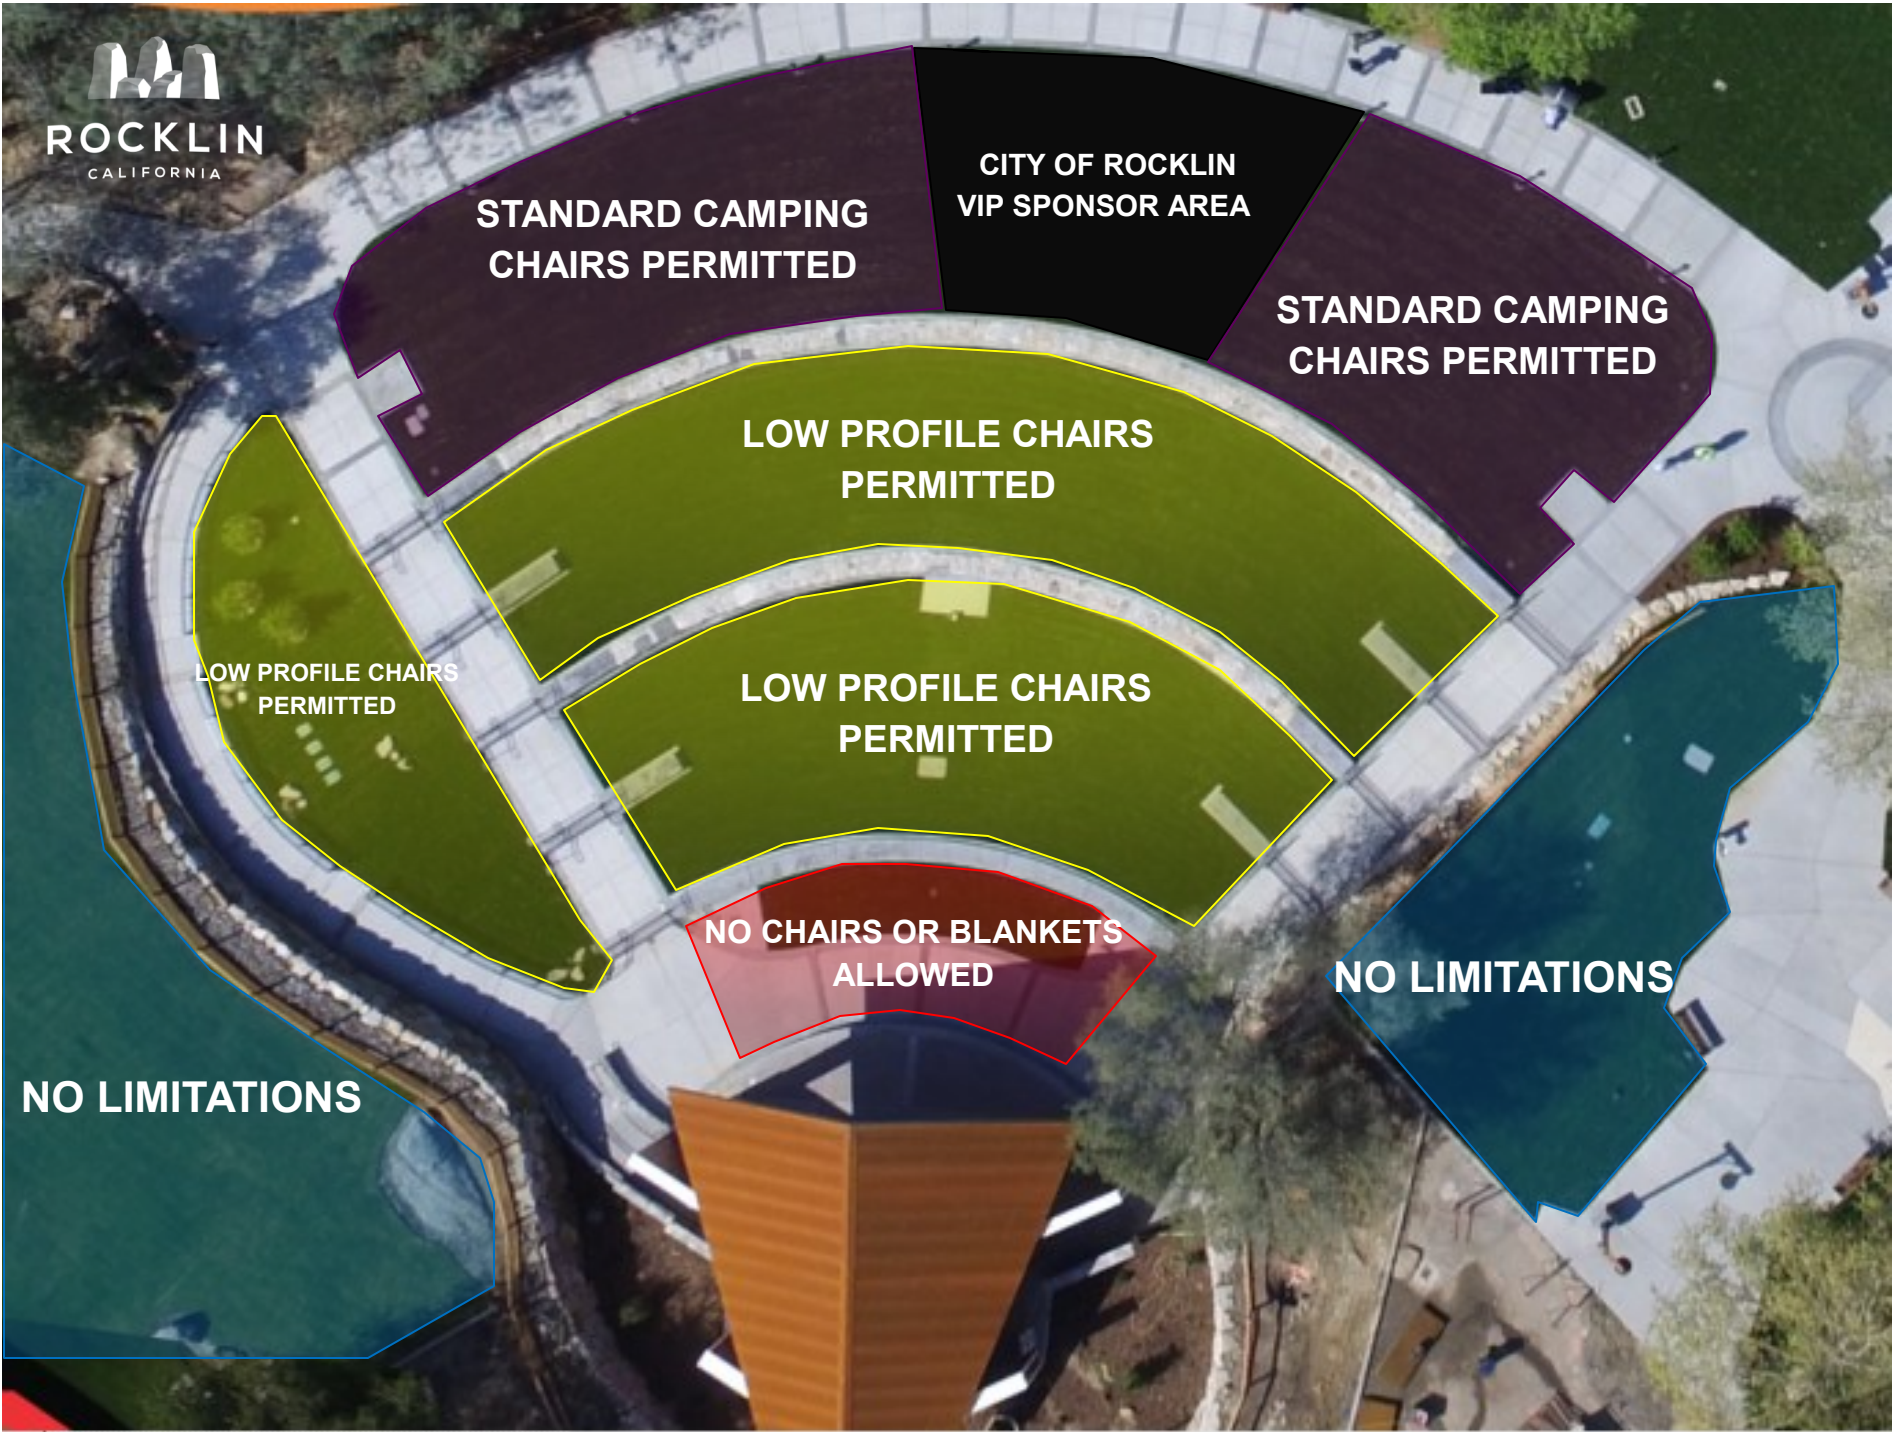

**STANDARD CAMPING
CHAIRS PERMITTED**

**CITY OF ROCKLIN
VIP SPONSOR AREA**

**STANDARD CAMPING
CHAIRS PERMITTED**

**LOW PROFILE CHAIRS
PERMITTED**

**LOW PROFILE CHAIRS
PERMITTED**

**LOW PROFILE CHAIRS
PERMITTED**

**NO CHAIRS OR BLANKETS
ALLOWED**

NO LIMITATIONS

NO LIMITATIONS

ROCKLIN

CALIFORNIA

LOW PROFILE CHAIRS

- Not to exceed 7” from the ground to the seat, and no more than 20” from the tip of the chair to the ground.
- Tommy Bahama chairs are approved.
- Permitted in yellow, purple, and blue areas.

STANDARD CAMPING CHAIRS

- No size restrictions
- Permitted in only in purple and blue areas.