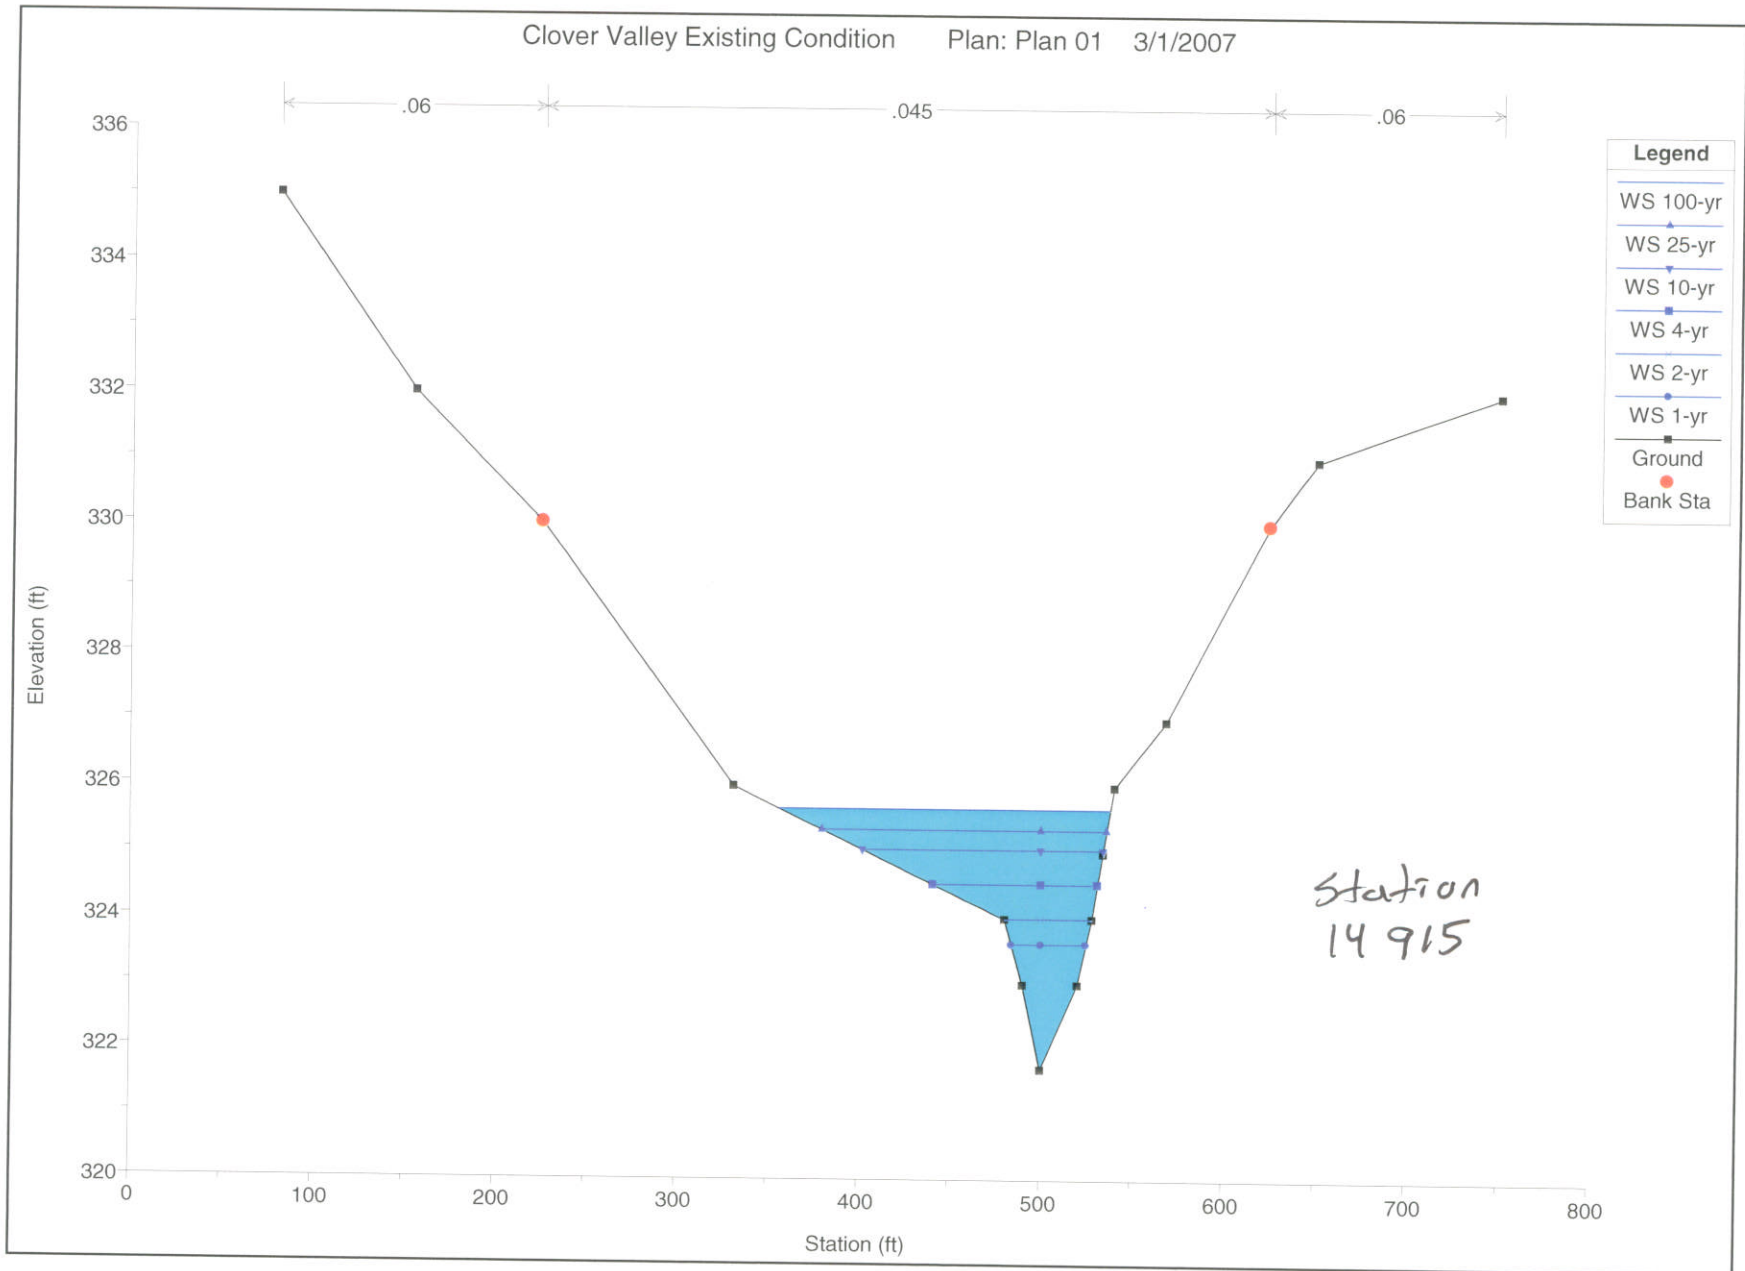

Er Card
10-yr

Ex Card
25-yr Not 50-yr

Ex Cond 100-yr

Ex Cond

Ex Cond

Ex Cond

Ex Cond

Ex Cond

Clover Valley Existing Condition Plan: Plan 01 3/1/2007

Legend	
WS 100-yr	▲
WS 25-yr	▼
WS 10-yr	■
WS 4-yr	■
WS 2-yr	■
WS 1-yr	●
Ground	■
Bank Sta	●

Station 15035

Ex Cond

Ex Cond

Clover Valley Existing Condition Plan: Plan 01 3/1/2007