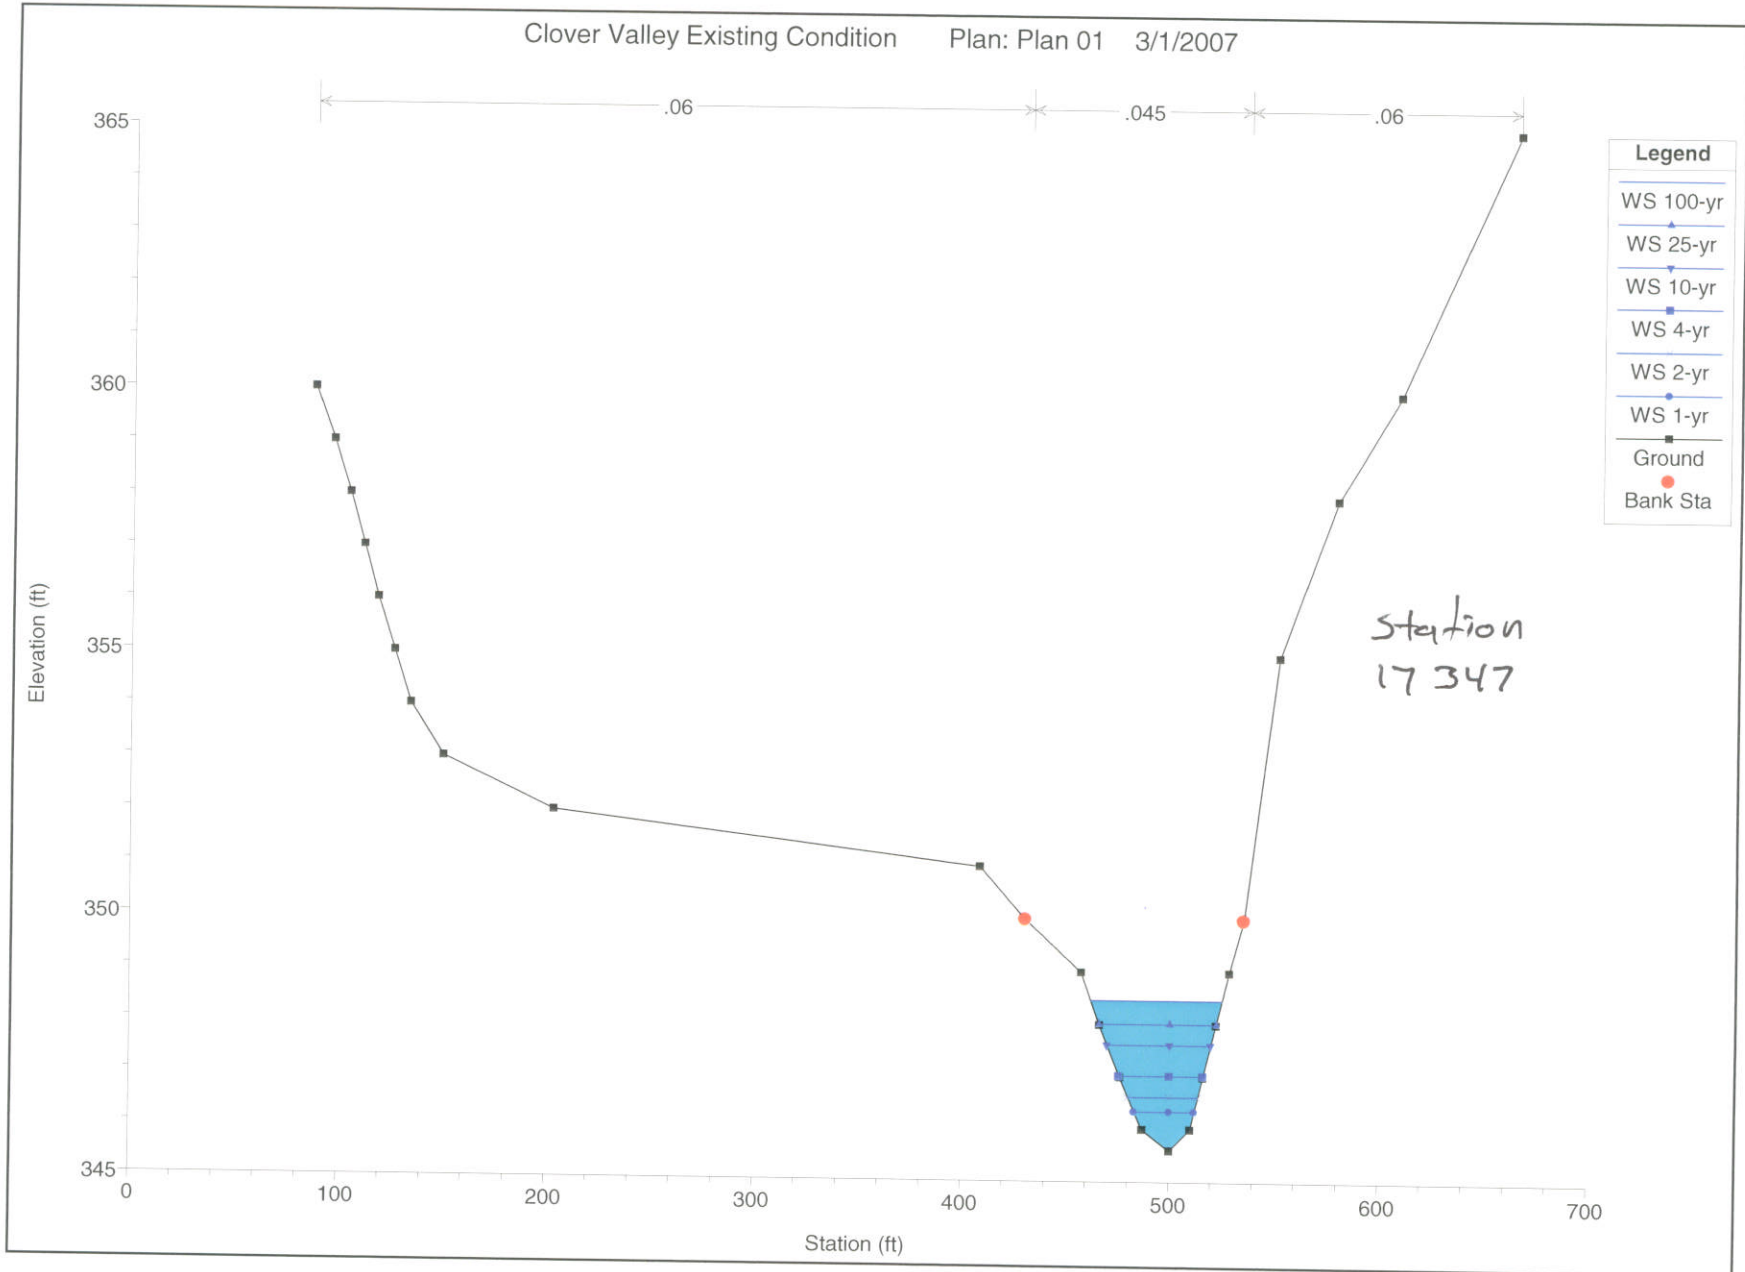

Er Card
10-yr

Ex Card
25-yr Not 50-yr

Ex Cond 100-yr

Ex Cond

Ex Cond

Ex Cond

Ex Cond

Ex Cond

Clover Valley Existing Condition Plan: Plan 01 3/1/2007

Legend	
WS 100-yr	▲
WS 25-yr	▼
WS 10-yr	■
WS 4-yr	■
WS 2-yr	■
WS 1-yr	●
Ground	■
Bank Sta	●

Station 15035

Ex Cond

Ex Cond

Clover Valley Existing Condition Plan: Plan 01 3/1/2007