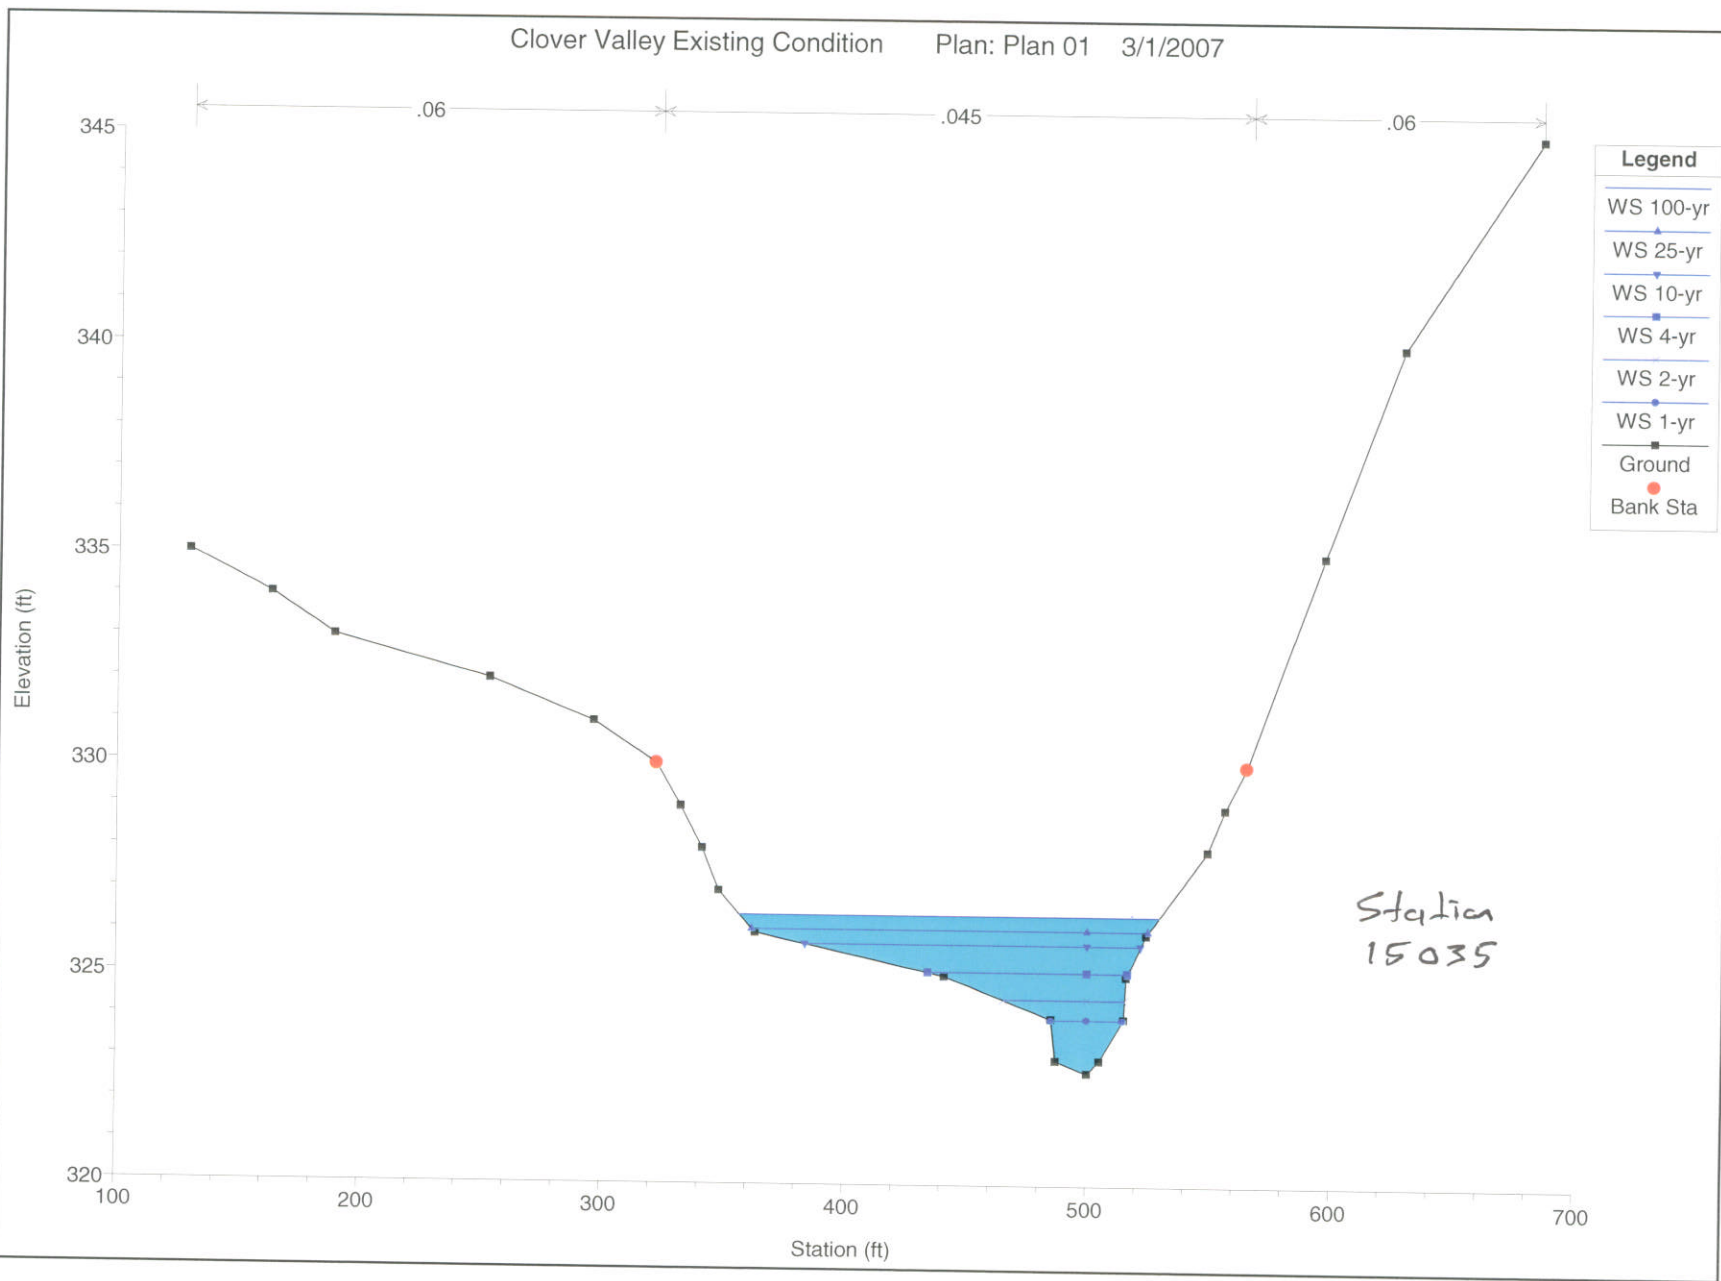

Er Card
10-yr

Ex Card
25-yr Not 50-yr

Ex Cond 100-yr

Ex Cond

Ex Cond

Ex Cond

Ex Cond

Ex Cond

Clover Valley Existing Condition Plan: Plan 01 3/1/2007

Legend	
WS 100-yr	▲
WS 25-yr	▼
WS 10-yr	■
WS 4-yr	■
WS 2-yr	■
WS 1-yr	●
Ground	■
Bank Sta	●

Station 15035

Ex Cond

Ex Cond

Clover Valley Existing Condition Plan: Plan 01 3/1/2007