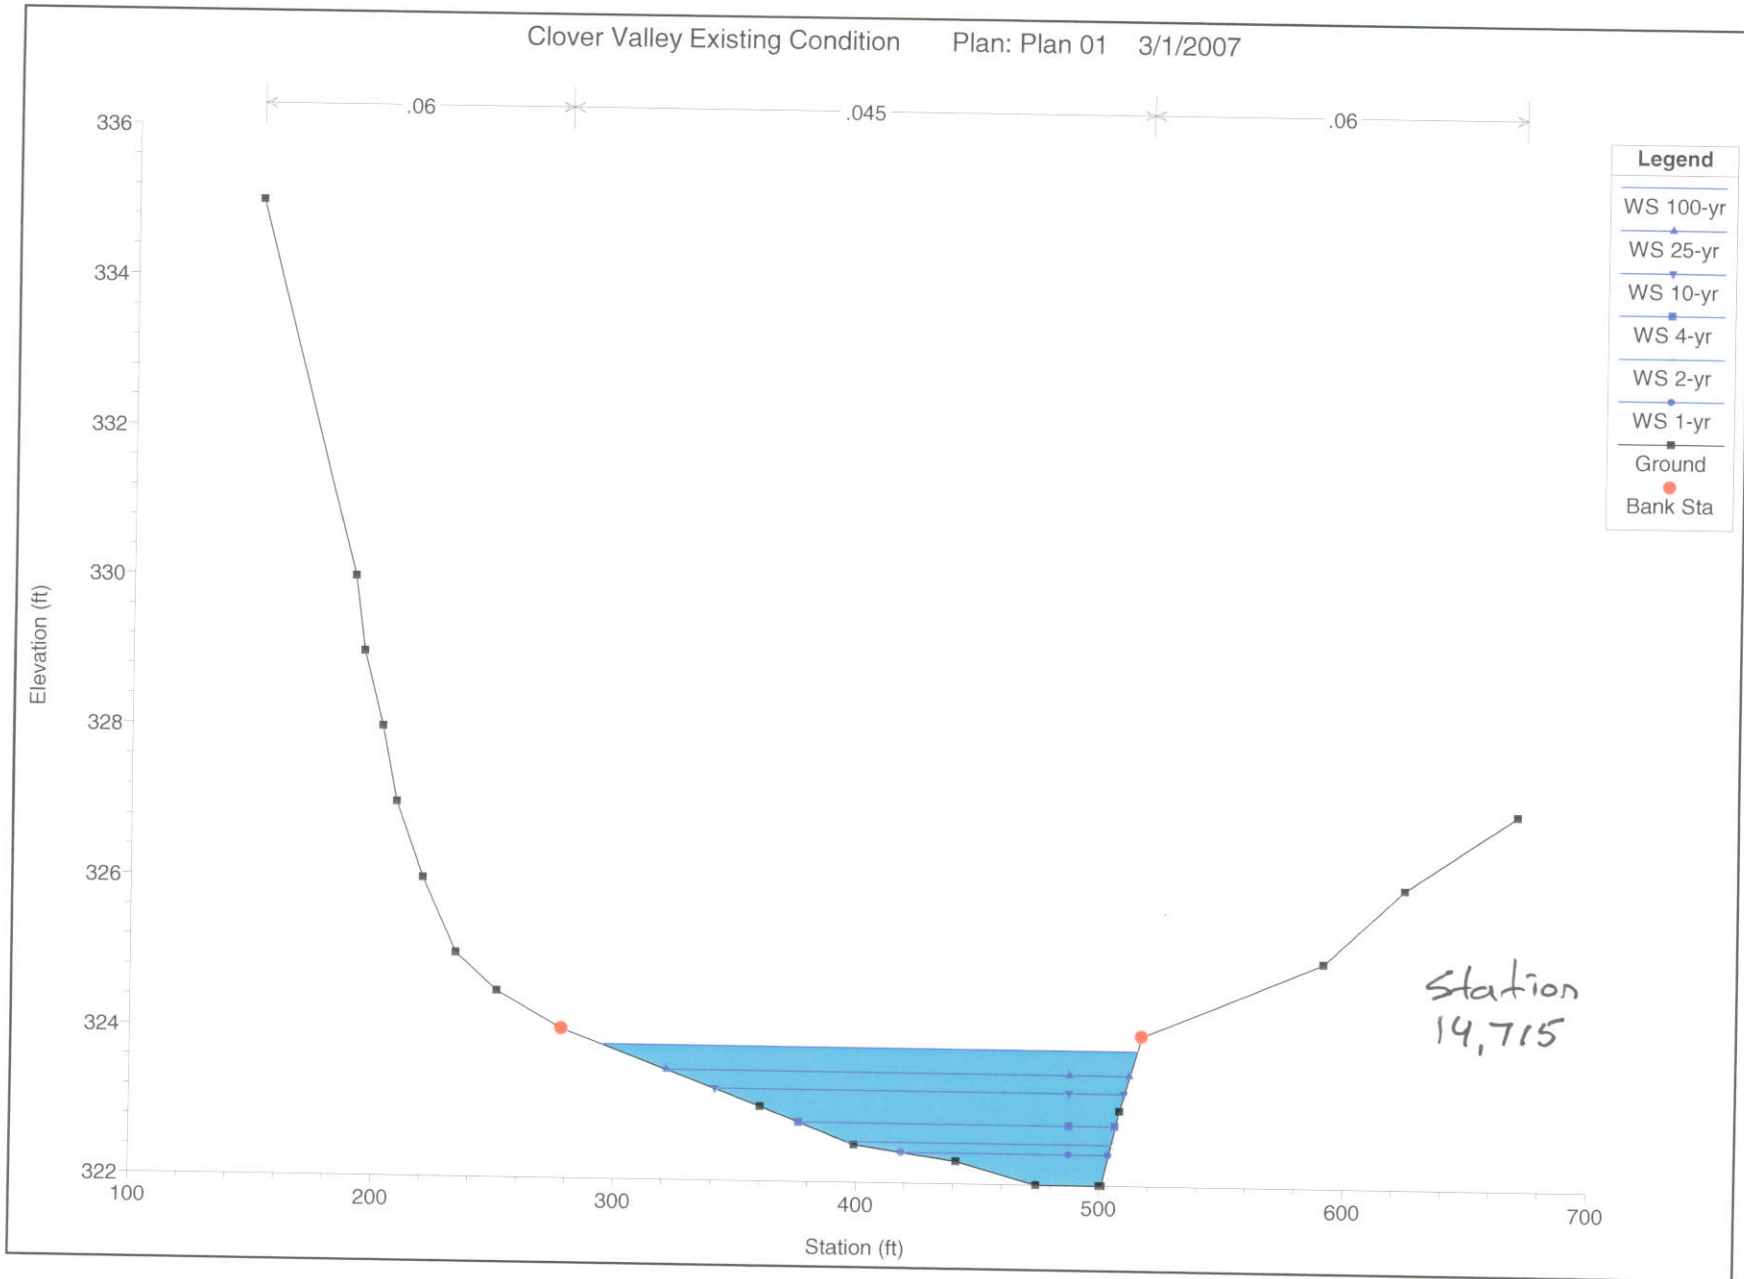

Er Card
10-yr

Ex Card
25-yr Not 50-yr

Ex Cond 100-yr

Ex Cond

Ex Cond

Ex Cond

Ex Cond

Ex Cond

Clover Valley Existing Condition Plan: Plan 01 3/1/2007

Legend	
WS 100-yr	▲
WS 25-yr	▼
WS 10-yr	■
WS 4-yr	■
WS 2-yr	■
WS 1-yr	●
Ground	■
Bank Sta	●

Station 15035

Ex Cond

Ex Cond

Clover Valley Existing Condition Plan: Plan 01 3/1/2007