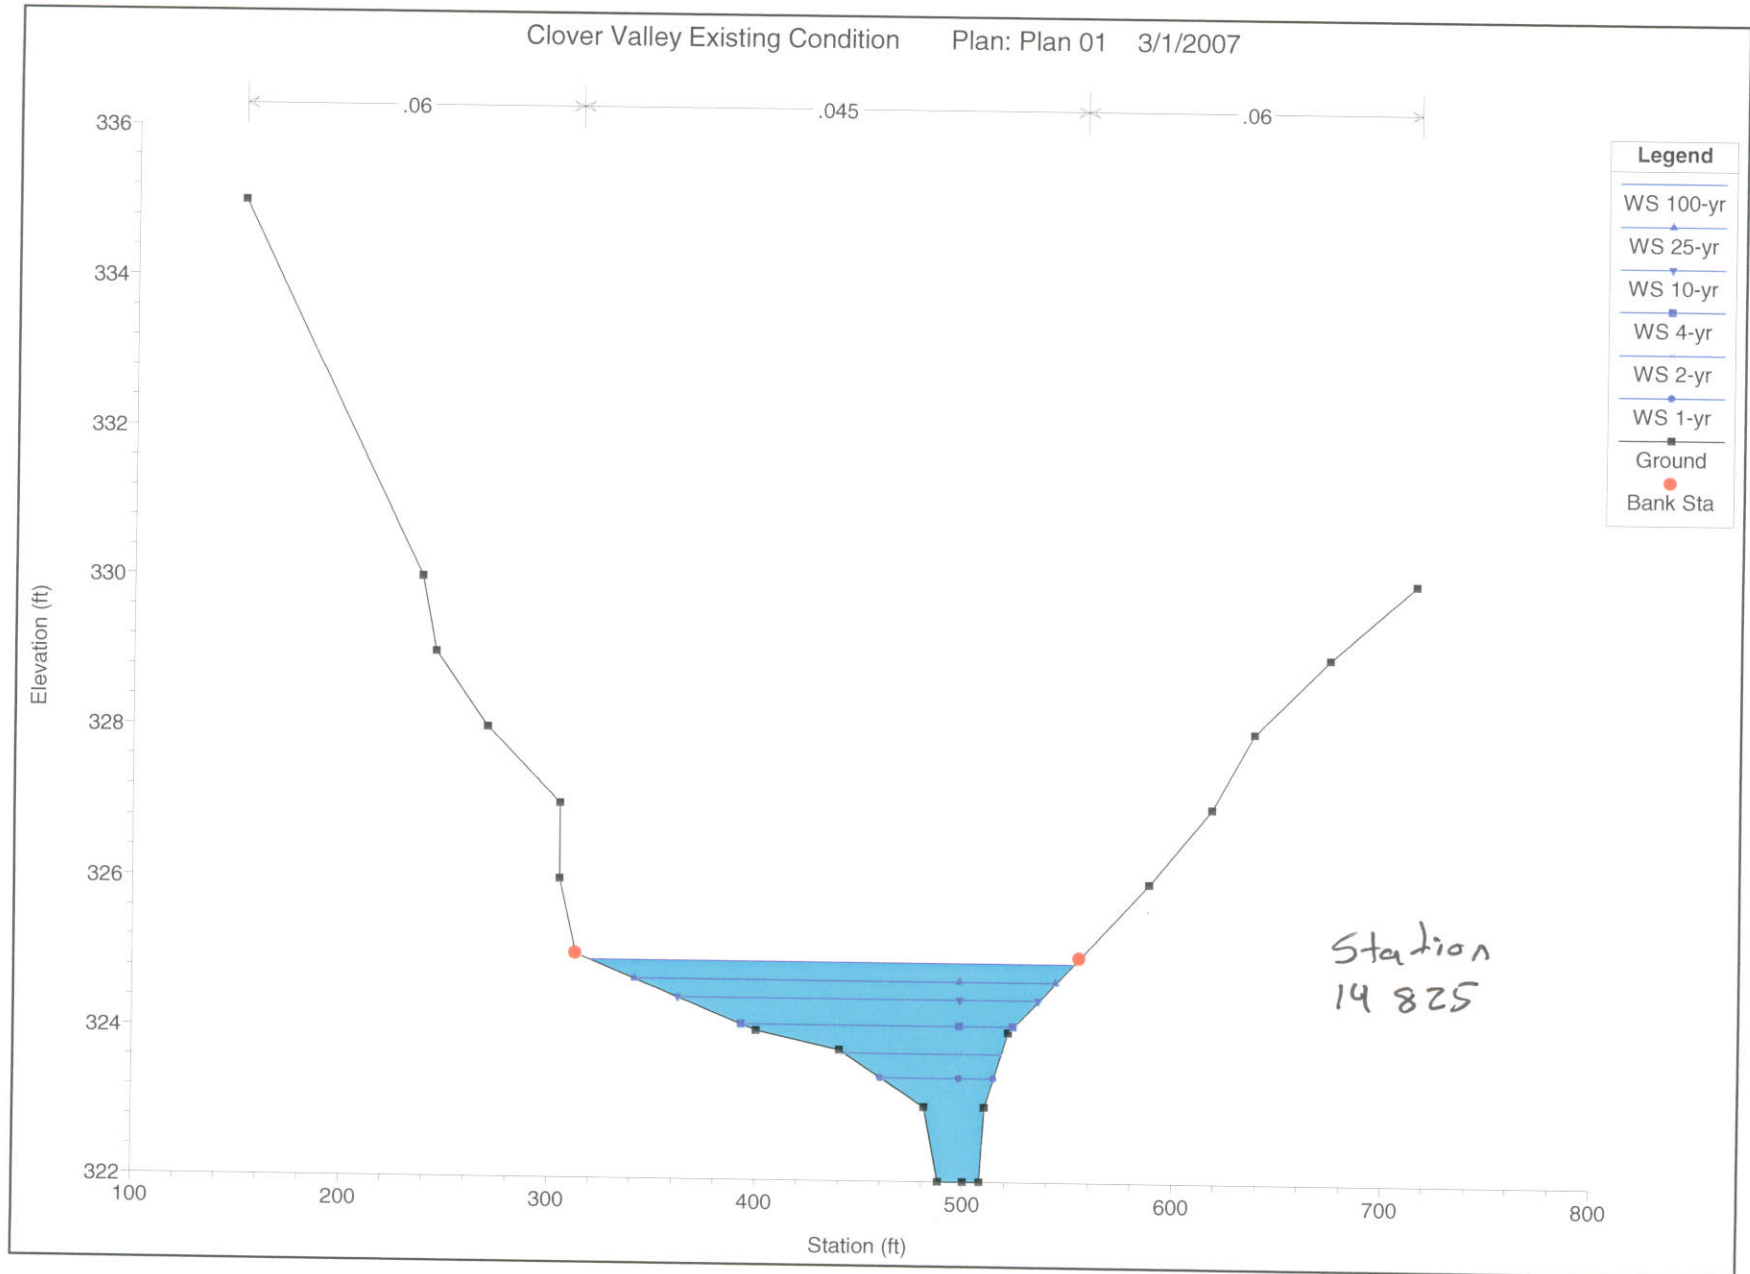

Er Card
10-yr

Ex Card
25-yr Not 50-yr

Ex Cond 100-yr

Ex Cond

Ex Cond

Ex Cond

Ex Cond

Ex Cond

Clover Valley Existing Condition Plan: Plan 01 3/1/2007

Legend	
WS 100-yr	▲
WS 25-yr	▼
WS 10-yr	■
WS 4-yr	■
WS 2-yr	■
WS 1-yr	●
Ground	■
Bank Sta	●

Station 15035

Ex Cond

Ex Cond

Clover Valley Existing Condition Plan: Plan 01 3/1/2007