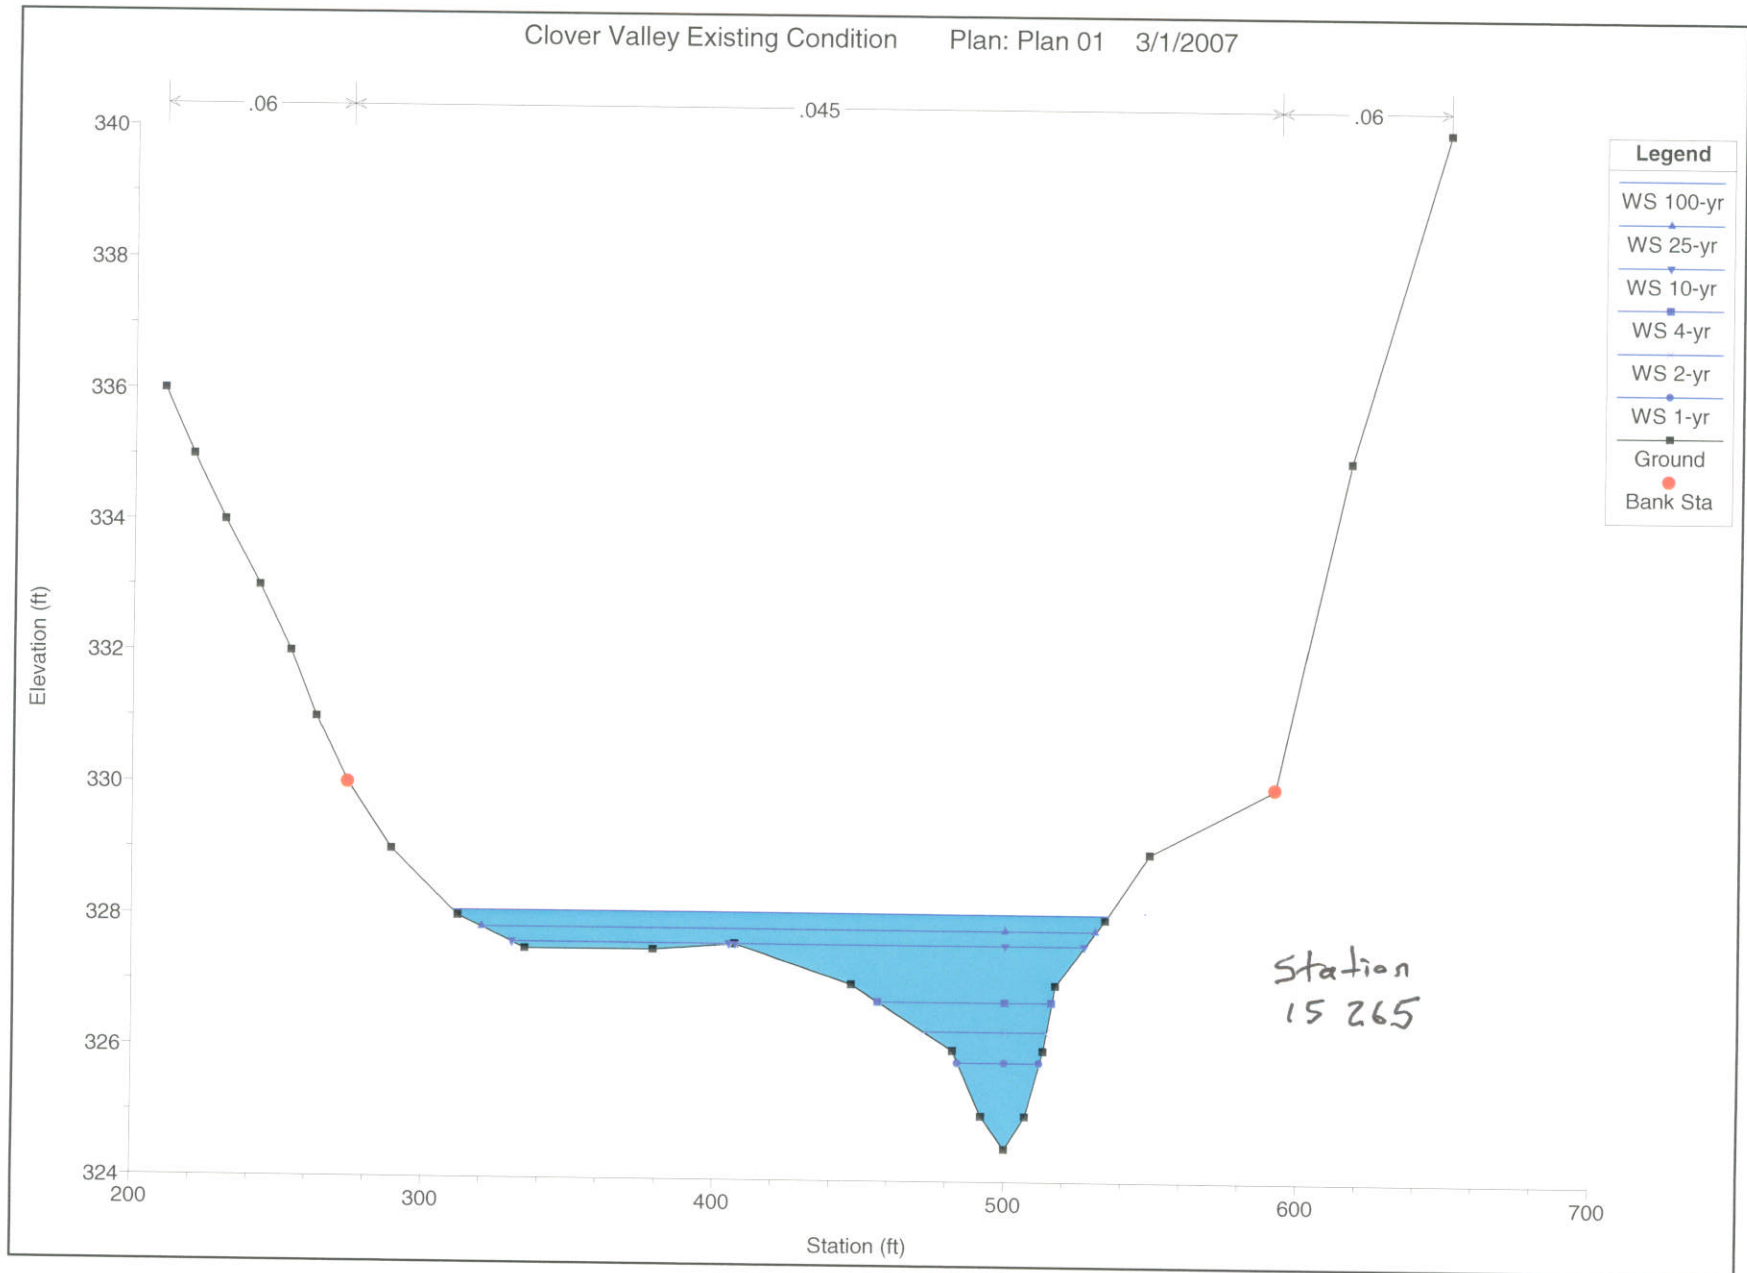

Er Card
10-yr

Ex Card
25-yr Not 50-yr

Ex Cond 100-yr

Ex Cond

Ex Cond

Ex Cond

Ex Cond

Ex Cond

Clover Valley Existing Condition Plan: Plan 01 3/1/2007

Legend	
WS 100-yr	▲
WS 25-yr	▼
WS 10-yr	■
WS 4-yr	■
WS 2-yr	■
WS 1-yr	●
Ground	■
Bank Sta	●

Station 15035

Ex Cond

Ex Cond

Clover Valley Existing Condition Plan: Plan 01 3/1/2007