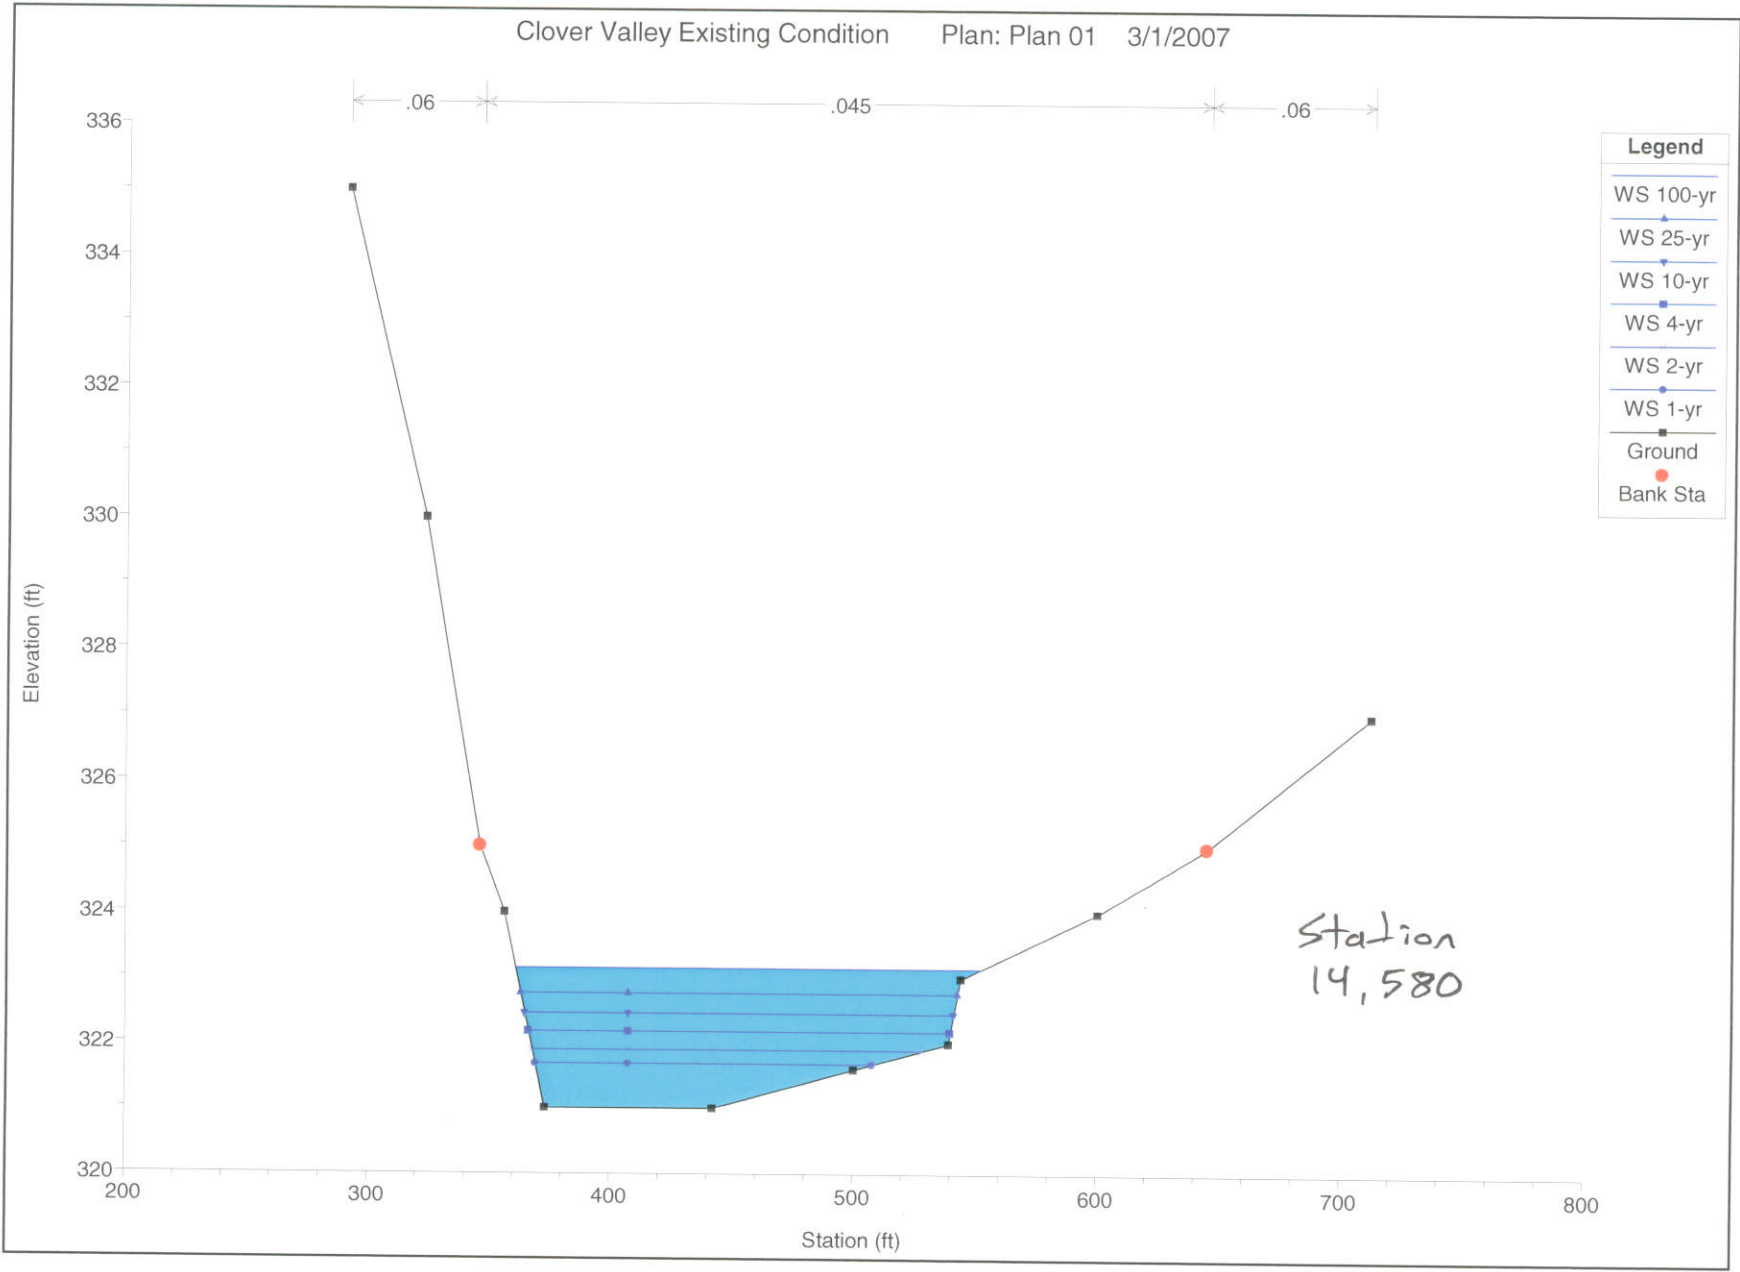

Er Card
10-yr

Ex Card
25-yr Not 50-yr

Ex Cond 100-yr

Ex Cond

Ex Cond

Ex Cond

Ex Cond

Ex Cond

Clover Valley Existing Condition Plan: Plan 01 3/1/2007

Legend	
WS 100-yr	▲
WS 25-yr	▼
WS 10-yr	■
WS 4-yr	■
WS 2-yr	■
WS 1-yr	●
Ground	■
Bank Sta	●

Station 15035

Ex Cond

Ex Cond

Clover Valley Existing Condition Plan: Plan 01 3/1/2007