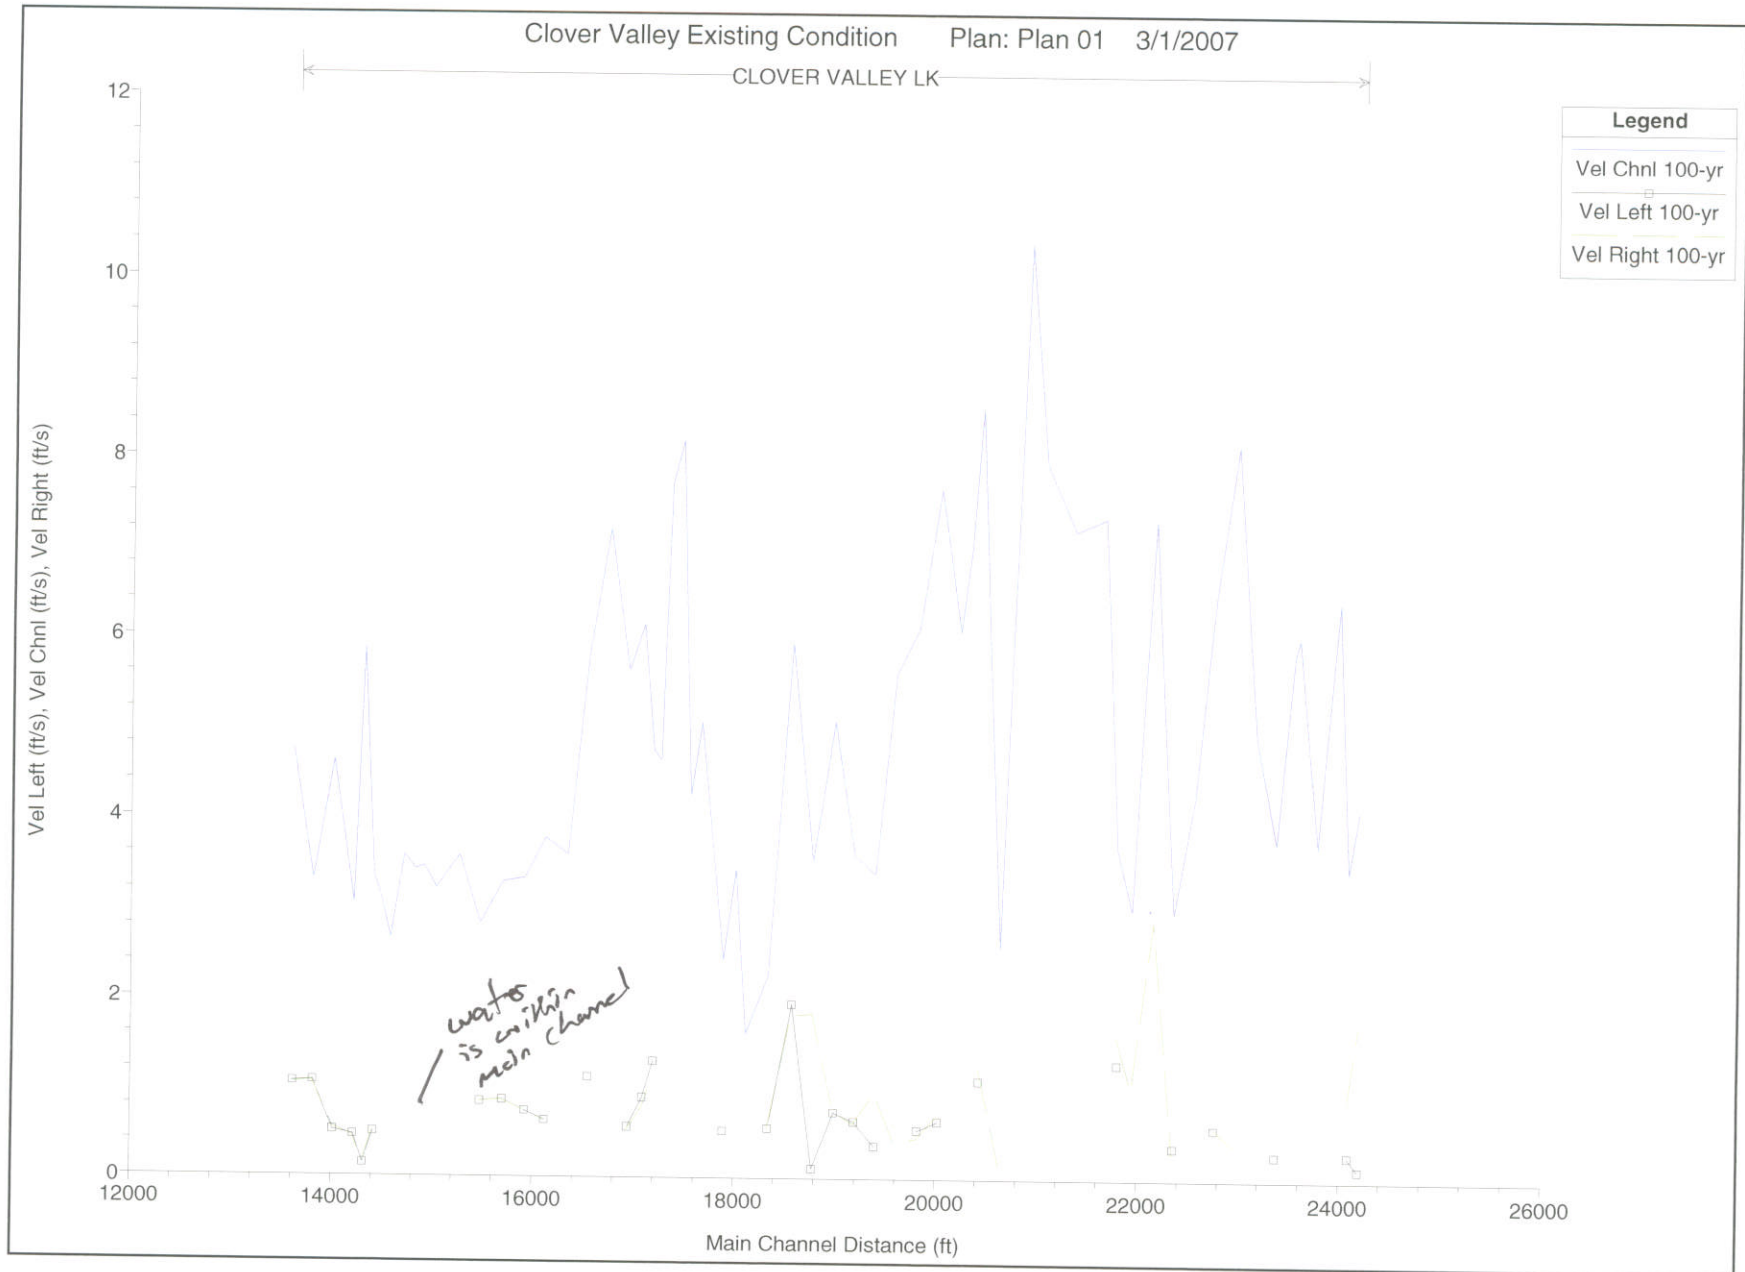

Er Card
10-yr

Ex Card
25-yr Not 50-yr

Ex Cond 100-yr

Ex Cond

Ex Cond

Ex Cond

Ex Cond

Ex Cond

Clover Valley Existing Condition Plan: Plan 01 3/1/2007

Legend	
WS 100-yr	▲
WS 25-yr	▼
WS 10-yr	■
WS 4-yr	■
WS 2-yr	■
WS 1-yr	●
Ground	■
Bank Sta	●

Station 15035

Ex Cond

Ex Cond

Clover Valley Existing Condition Plan: Plan 01 3/1/2007